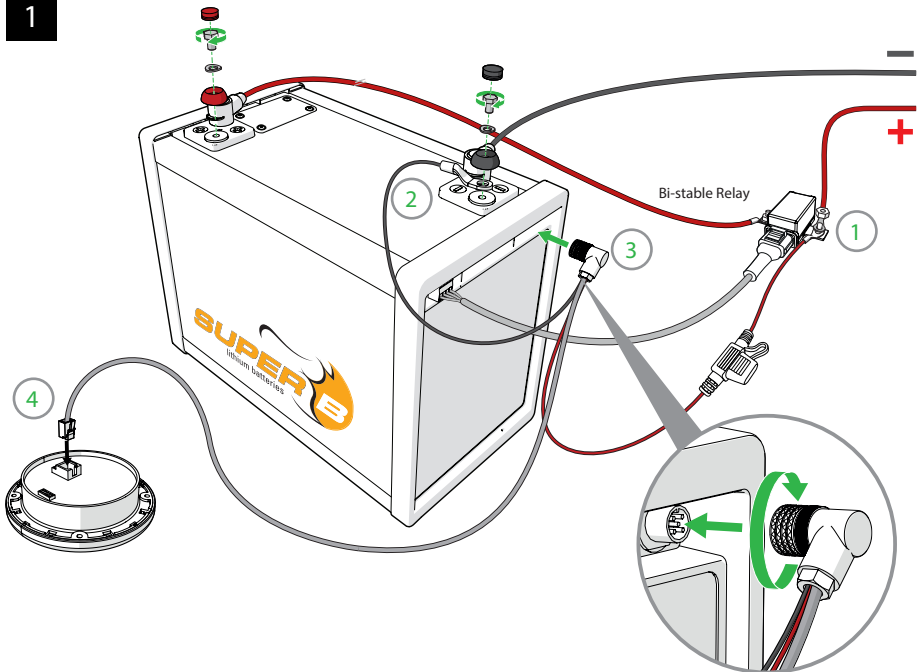

CONNECTION TO SB-12V160E-ZC & SB-12V100E-ZC

1