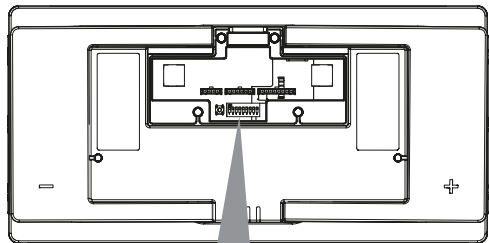

QUICK START GUIDE

SB TOUCH DISPLAY

A

CONNECTION TO EPSILON BATTERY

1

2

B

CONNECTION TO SB-12V160E-ZC & SB-12V100E-ZC