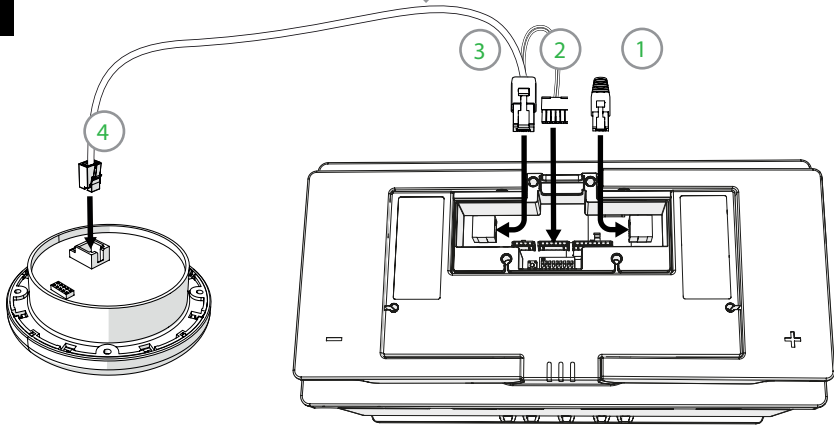

QUICK START GUIDE

SB TOUCH DISPLAY

A

CONNECTION TO EPSILON BATTERY

1

2

B

CONNECTION TO SB-12V160E-ZC & SB-12V100E-ZC